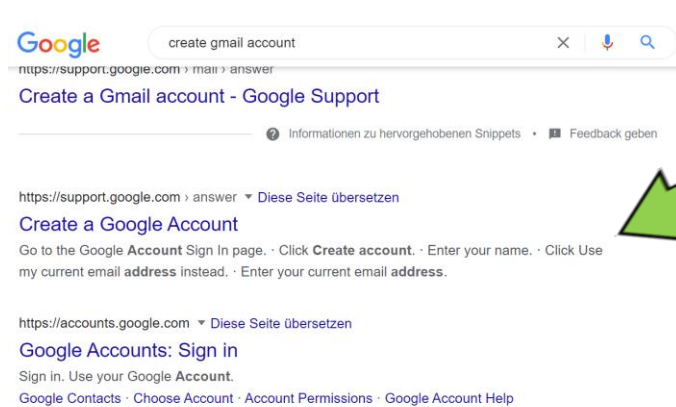

Step by step

Creating a Gmail address - how does it work?

Step 1: Create an google account

Step 2: Google account detail - full name

Step 3: Username

Step 4: Password

Step 5: Personal details

Step 6: Set up google account

Create an account

a) Search "Create Gmail account"

b) Or Tap or click on this link:

<https://accounts.google.com/signup/v2/webcreateaccount?flowName=GlifWebSignIn&flowEntry=SignUp>

Does your site look anything like this?

The image shows a screenshot of the Google account creation page. The page is titled "Google-Konto erstellen" and features several input fields: "Vorname", "Nachname", "Nutzername" (with "@gmail.com" as a placeholder), "Passwort", and "Bestätigen". There are also links for "Stattdessen meine aktuelle E-Mail-Adresse verwenden" and "Stattdessen anmelden". A blue "Weiter" button is at the bottom right. A large green arrow points to a blue profile picture icon on the right side of the page, which is part of an illustration showing various Google services like YouTube, Gmail, and Maps. Below the illustration, the text reads "Alle Google-Produkte nutzen – mit nur einem Konto." At the bottom of the page, there are links for "Hilfe", "Datenschutz", and "Nutzungsbedingungen", and a language selector set to "Deutsch".