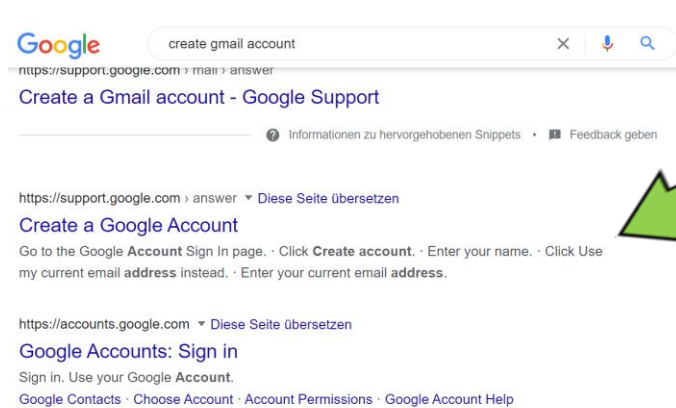

# Pas cu pas

---

Crearea unei adrese Gmail - cum funcționează?

**Pasul 1:** Creați un cont Google

**Pasul 2:** Detaliile contului Google - nume complet

**Pasul 3 :** Nume de utilizator

**Pasul 4:** Parolă

**Pasul 5 :** Detalii personale

**Pasul 6:** Configurați contul Google

# Creai un cont

a) Căutati „Creati cont Gmail”

b) Sau atingeți sau faceți clic pe acest link:

<https://accounts.google.com/signup/v2/webcreateaccount?flowName=GlifWebSignIn&flowEntry=SignUp>

# Site-ul tău arată așa ceva?

The image shows a screenshot of the Google account creation page. The page is titled "Google-Konto erstellen" and features the Google logo at the top left. Below the title, there are several input fields: "Vorname" (First name) and "Nachname" (Last name) side-by-side; "Nutzername" (Username) followed by "@gmail.com"; and "Passwort" (Password) followed by "Bestätigen" (Confirm) with an eye icon. There are also links for "Stattdessen meine aktuelle E-Mail-Adresse verwenden" and "Stattdessen anmelden". A blue "Weiter" button is at the bottom right. On the right side of the page, there is a graphic of a blue profile picture icon with a green arrow pointing to it, and a laptop with icons for YouTube, Gmail, and Maps. Below the graphic, the text reads "Alle Google-Produkte nutzen – mit nur einem Konto." At the bottom of the page, there are links for "Hilfe", "Datenschutz", and "Nutzungsbedingungen", and a language selector set to "Deutsch".